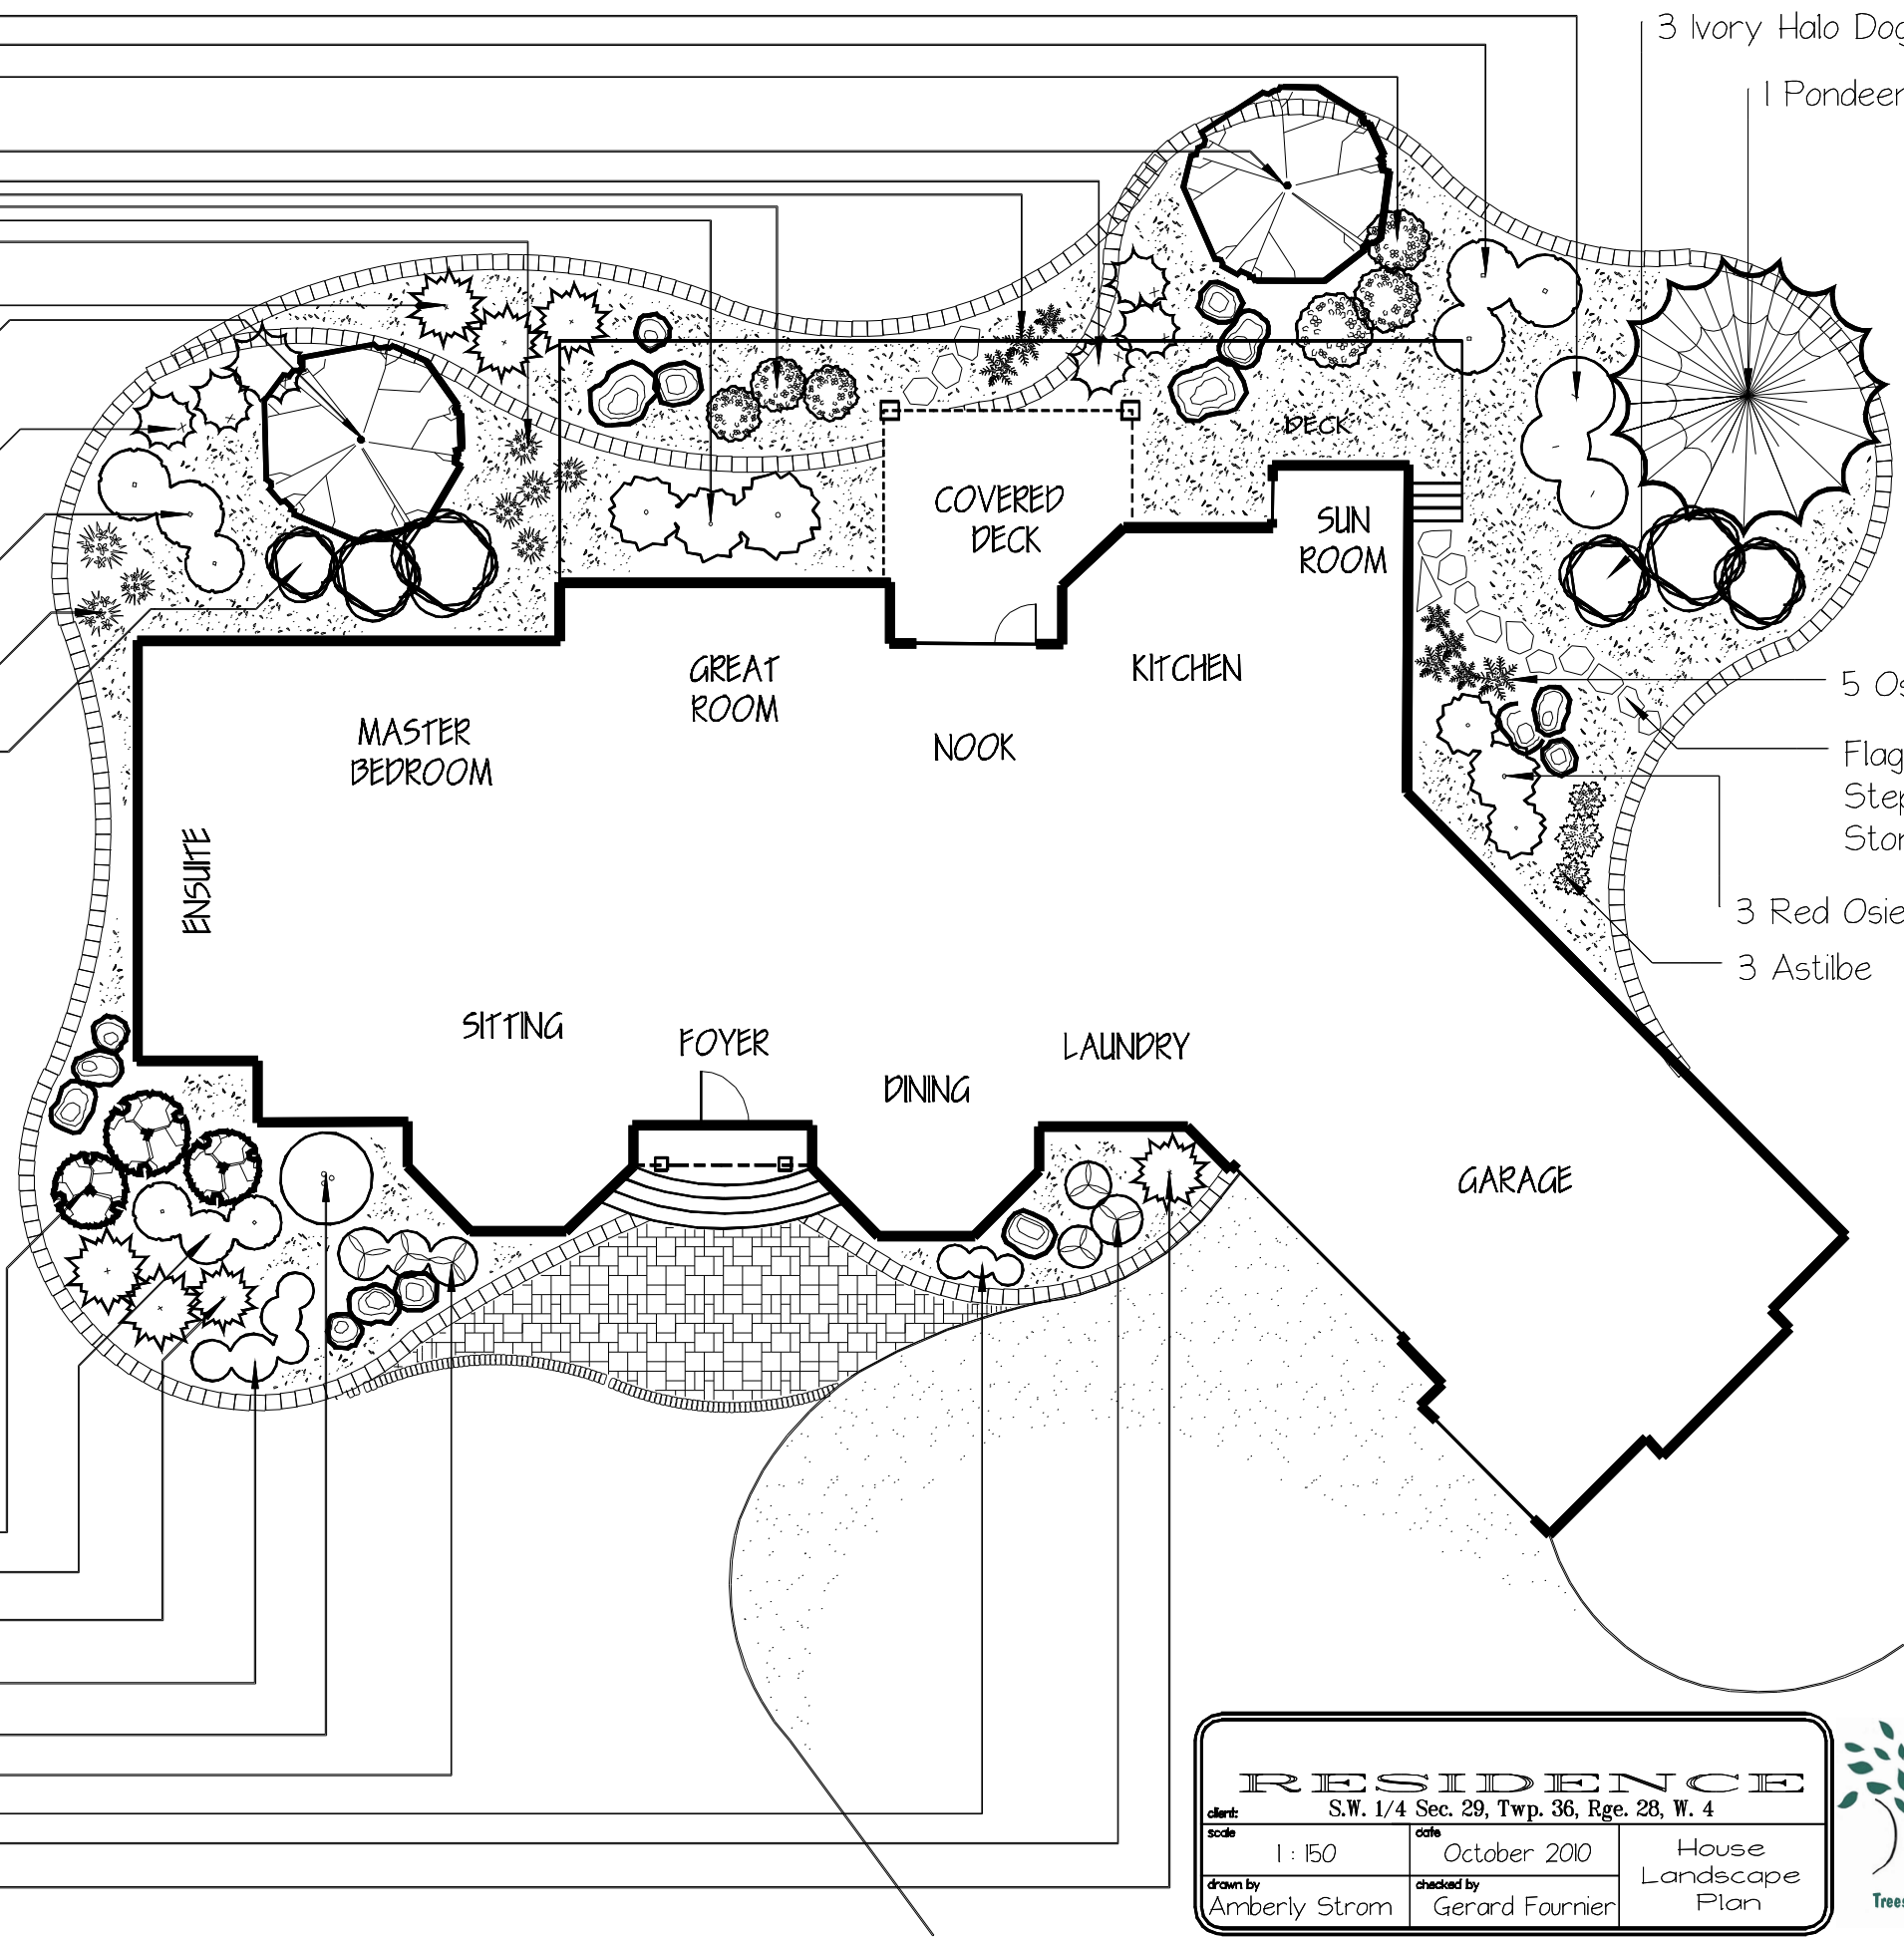

- 3 Diablo Ninebark
- 3 Winged Burning Bush
- 3 Miss Kim Lilac

- 1 Mountain Ash
- 3 Blue Chip Juniper
- 3 Ostrich Fern
- 3 Miss Kim Lilac
- 3 Red Osier Dogwood
- 5 Daylily
- 3 Dwarf Mugho Pine

- 1 Mountain Ash
- 3 Blue Chip Juniper
- 3 Winged Burning Bush
- 3 Daylily
- 3 Ivory Halo Dogwood

- 3 Ivory Halo Dogwood
- 1 Ponderosa Pine

- 5 Ostrich Fern
- Flagstone Stepping Stones
- 3 Red Osier Dogwood
- 3 Astilbe

- 3 Swedish Columnar Aspen
- 3 Dwarf Winged Burning Bush
- 3 Dwarf Mugho Pine
- 5 Echinacea - Coneflower "Razzmatazz"
- 1 Mockorange
- 3 Russet Buffalo Berry
- 3 Echinacea - Coneflower "Razzmatazz"
- 3 Russet Buffalo Berry
- 1 Dwarf Mugho Pine

RESIDENCE		
S.W. 1/4 Sec. 29, Twp. 36, Rge. 28, W. 4		
client:	date:	House
scale:	October 2010	Landscape
drawn by:	checked by:	Plan
Amberly Strom	Gerard Fournier